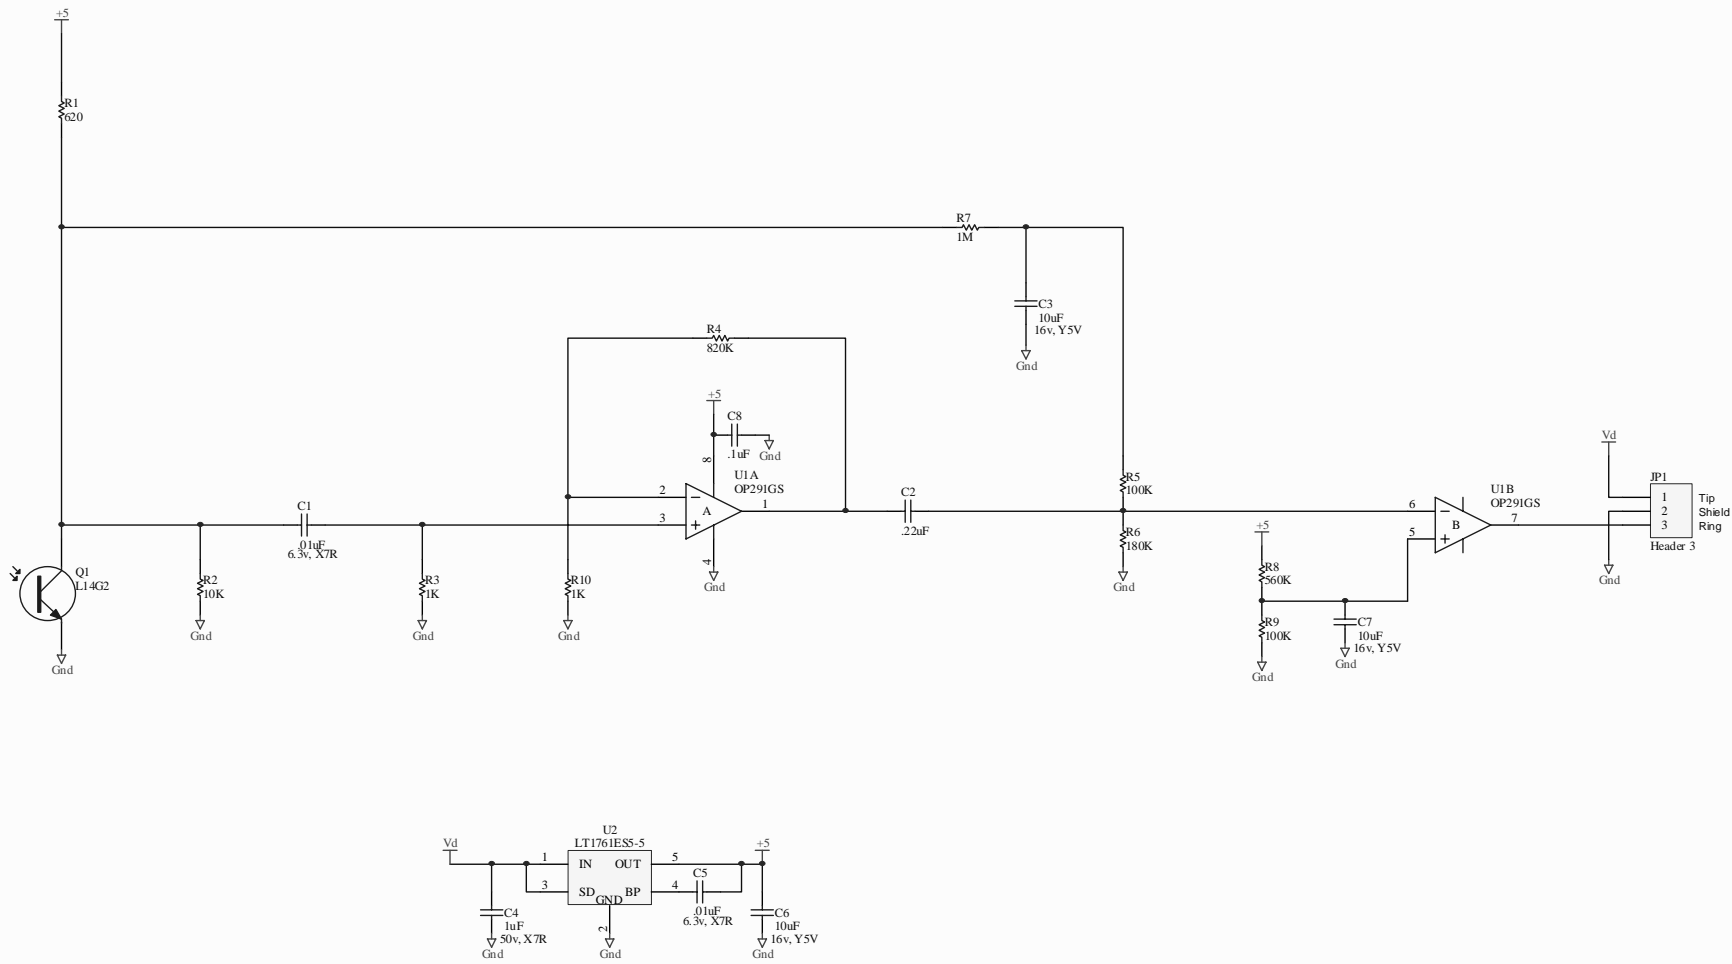

High Sensivity Sensor
 - Automatic light level adjustment
 - Ignores objects travelling less than 30 FPS

Title High Sensivity Sensor			Southwest Products 14575 Majestic Oaks Ln Herriman, UT 84065	
Size: B	Number:	Revision: 2.0		
Date: 21 Sep 06	Sheet 1 of *			
File: D:\Projects\CED\CED-Chronograph\Schematics\v2.0\Sensor.SchDoc				